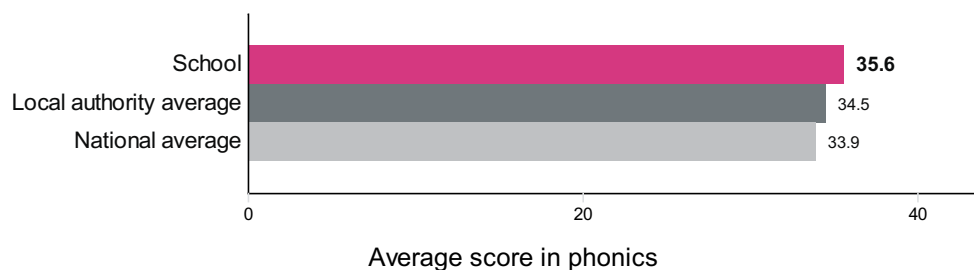

Phonics average score

Number of pupils = 39