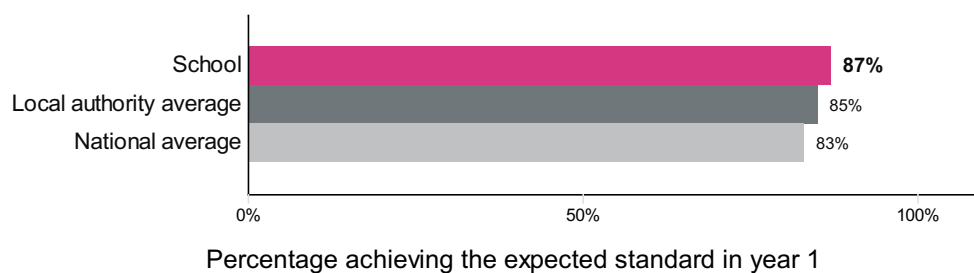

This is the ASP default view

Wigginton Primary School (URN: 121366)

Phonics screening check

This is provisional data for 2017/18.

Percentage achieving the expected standard in phonics

Number of pupils = 39