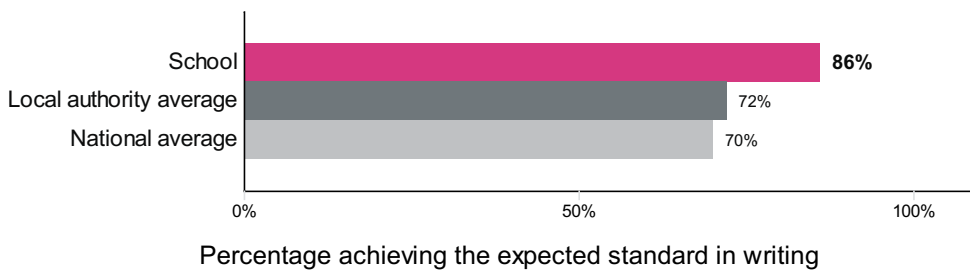

This is the ASP default view

Wigginton Primary School (URN: 121366)

Key stage 1

This is provisional data for 2017/18.

Percentage achieving at least the expected standard in reading

Number of pupils = 29

Percentage achieving greater depth in reading

Number of pupils = 29

Percentage achieving at least the expected standard in writing

Number of pupils = 29

Percentage achieving greater depth in writing

Number of pupils = 29

Percentage achieving at least the expected standard in maths