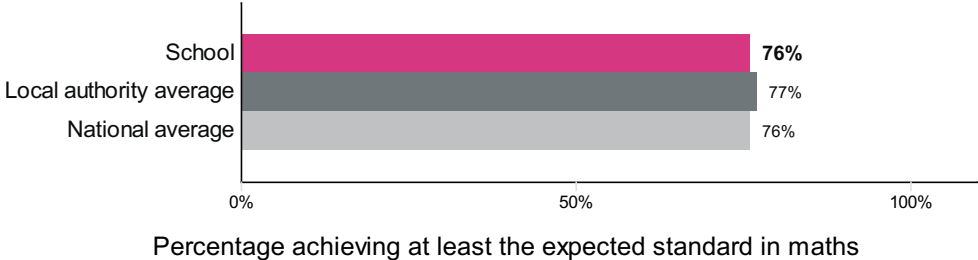

Percentage achieving at least the expected standard in maths

Number of pupils = 29