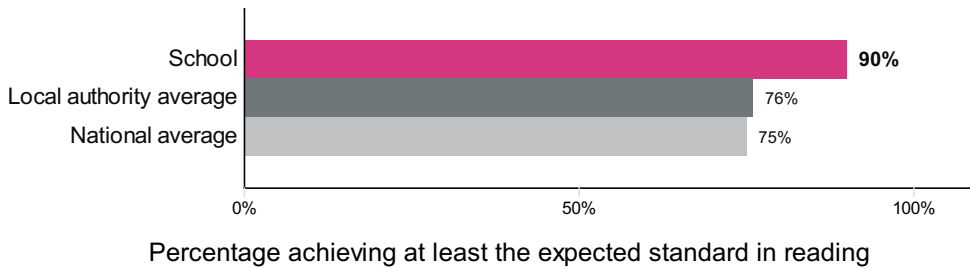

This is the ASP default view

Wigginton Primary School (URN: 121366)

Key stage 1

This is provisional data for 2017/18.

Percentage achieving at least the expected standard in reading

Number of pupils = 29

Percentage achieving greater depth in reading

Number of pupils = 29

Percentage achieving at least the expected standard in writing

Number of pupils = 29

Percentage achieving greater depth in writing

Number of pupils = 29

Percentage achieving at least the expected standard in maths